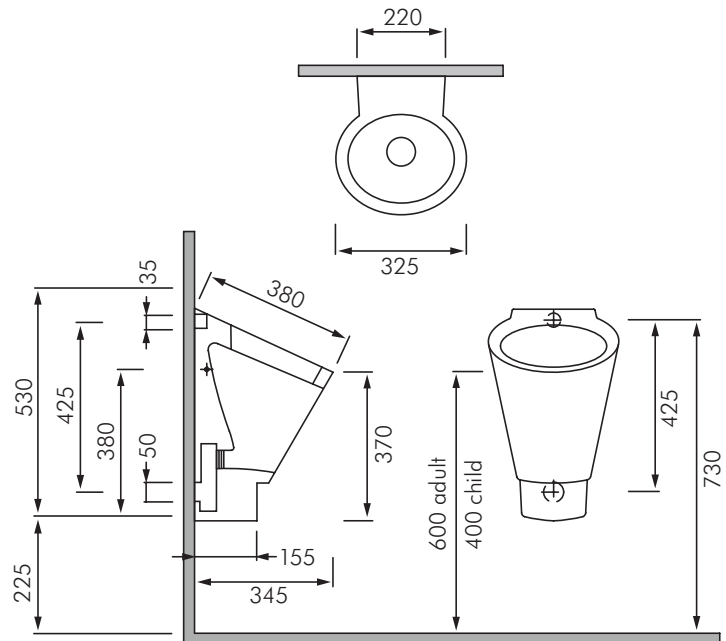

RA-SH3200 SHENO WALL HUNG URINAL

RAK
CERAMICS

DESCRIPTION

The Sheno urinal has a distinctive design, perfect for compact bathrooms both for commercial and residential applications.

The Sheno urinal has the option of a lid, ideally suited to healthcare facilities or residential applications. The Sheno urinal has a rear inlet and has a rear outlet for concealed trap.

Care should be taken to ensure correct flushing volumes are maintained to ensure complete hygiene and complete rinsing of waste pipes.

Colour: Alpine white only.

Inlet connection: 1/2" BSP inlet connection included.

Waste outlet: Waste trap included. Plumber to install Ø50 waste (socket end to urinal) pipe in wall.

Lid: Sheno lid available as option.

Water pressure range: 100-500kPa.

Fixings: FS37UK wall fixing kit included.

Dimensions: All dimensions in mm. Tolerance 5% for below 200mm and ±3% above 200mm.

Flushing: Refer separate literature for our Delabie and RAK flushing valves.

MODELS

RA-SH3200 - RAK Sheno wall hung urinal complete with fixings.