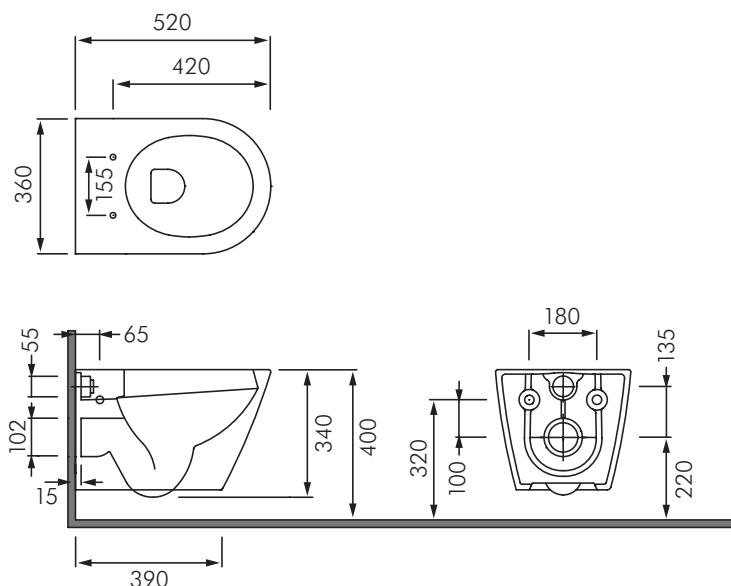

### DESCRIPTION

Resort toilet range combines aesthetics and practicality in an elegant manner while its compact form uses space economically, making the bathroom area feel luxuriously spacious.

The Resort bathroom suite comes standard with Rimless technology which delivers the ultimate in hygienic bathroom suites. Rimless technology ensures water is fully projected around the front of the toilet pan giving a completely clean flush. Rimless flushing makes it easier to clean and reduces bacteria and dirt by more than 90%.

The Resort toilet seat is quick-release which allows for easy removal to thoroughly clean the top surface of the toilet pan and the toilet seat.

Resort is available in wall faced toilet suite, wall faced toilet pan and wall hung toilet pan (as shown) formats.

**Colour:** Alpine white only.

**Trap type:** P-trap outlet connection.

**Inlet:** Ø55mm inlet connection.

**Fixing:** RA-GL08K fixing kit. (Fixed to wall using RAK inwall bracket model RA-WHB-ACC when using Zurn flush

valve or Wisla inwall frame when using Wisla inwall cistern, order separately).

**Seat:** Resort urea quick-release soft-close toilet seat and lid.

**Dimensions:** All dimensions in mm. Tolerance  $\pm 5\%$  for below 200mm and  $\pm 3\%$  above 200mm.