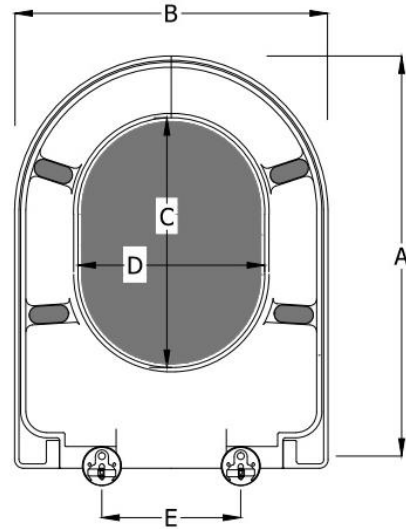

FRSB-xxx

KWC Black Toilet Seat Without Lid

KWC

A	B	C	D	E
450mm	350mm	272mm	203mm	150mm

DESCRIPTION

The DV-SH07-095 toilet seat is made from Duroplast synthetic material for vandal resistance.

Supplied with mounting hinge and fixings to secure to the toilet pan.

Suitable for use on our KWC stainless steel toilets – floor mounted, wall mounted, and accessible (see separate literature).

Colour: Black.

MODELS

FRSB-FR1 – KWC Black Toilet Seat Without Lid

FRSB-FR2 – KWC Black Toilet Seat With Lid

FRSW-FR1 – KWC Black Toilet Seat Without Lid

FRSW-FR1 – KWC Black Toilet Seat With Lid