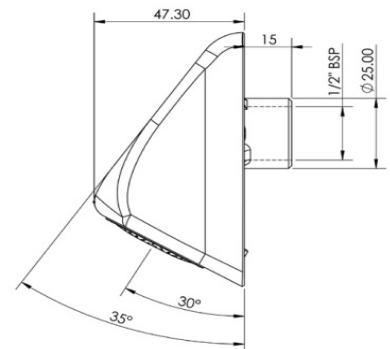

# DVS ANT-MICROBIAL SHOWERHEAD CHROME PLATED BRASS WITH 6LPM FLOW REGULATOR

**KWC DVS**

### DESCRIPTION

The DV-SH07-095 is an anti-ligature, anti-microbial shower head, with Biomaster silver ion technology, for front-of-wall mounting, supplied as a two-piece system. The wall back-plate has 4-fixing points for secure fixing, and the securely mounted removable chrome plated brass cover is supplied with 4 different anti-microbial ABS outlets for each of the 4 seasons (coloured Red, Blue, Green, and Yellow) to promote quarterly replacement regime.

### INSTALLATION

Wall mounted shower head.  
Female 1/2" water supply connection.  
Anti-ligature design.  
Minimum water pressure 100kPa.  
Set Includes: 0.7, 0.8, 0.9, & 1.0mm hole size variants for adjustable flow rate

### MODELS

DV-SH07-095 - KWC Anti-Ligature Shower Head.