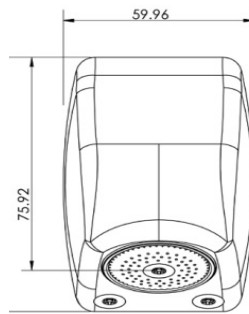

DV-SH07-095

DVS ANT-MICROBIAL SHOWERHEAD CHROME PLATED BRASS WITH 6LPM FLOW REGULATOR

KWC DVS

DESCRIPTION

The DV-SH07-095 is an anti-ligature, anti-microbial shower head, with Biomaster silver ion technology, for front-of-wall mounting, supplied as a two-piece system. The wall back-plate has 4-fixing points for secure fixing, and the securely mounted removable chrome plated brass cover is supplied with 4 different anti-microbial ABS outlets for each of the 4 seasons (coloured Red, Blue, Green, and Yellow) to promote quarterly replacement regime.

This shower head can be used in conjunction with any of MacDonal shower controllers including Warden electronic controls, Solo electronic controls, MacDonal Security, or Delabie time delay products.

Ideal for use in applications requiring a high degree of vandalism protection including prisons and mental health facilities, which require anti-ligature solutions and water consumption minimisation

INSTALLATION

Wall mounted shower head.
Female 1/2" water supply connection.
Anti-ligature design.
Minimum water pressure 100kPa.
Set Includes: 0.7, 0.8, 0.9, & 1.0mm hole size variants for adjustable flow rate

MODELS

DV-SH07-095 - KWC Anti-Ligature Shower Head.